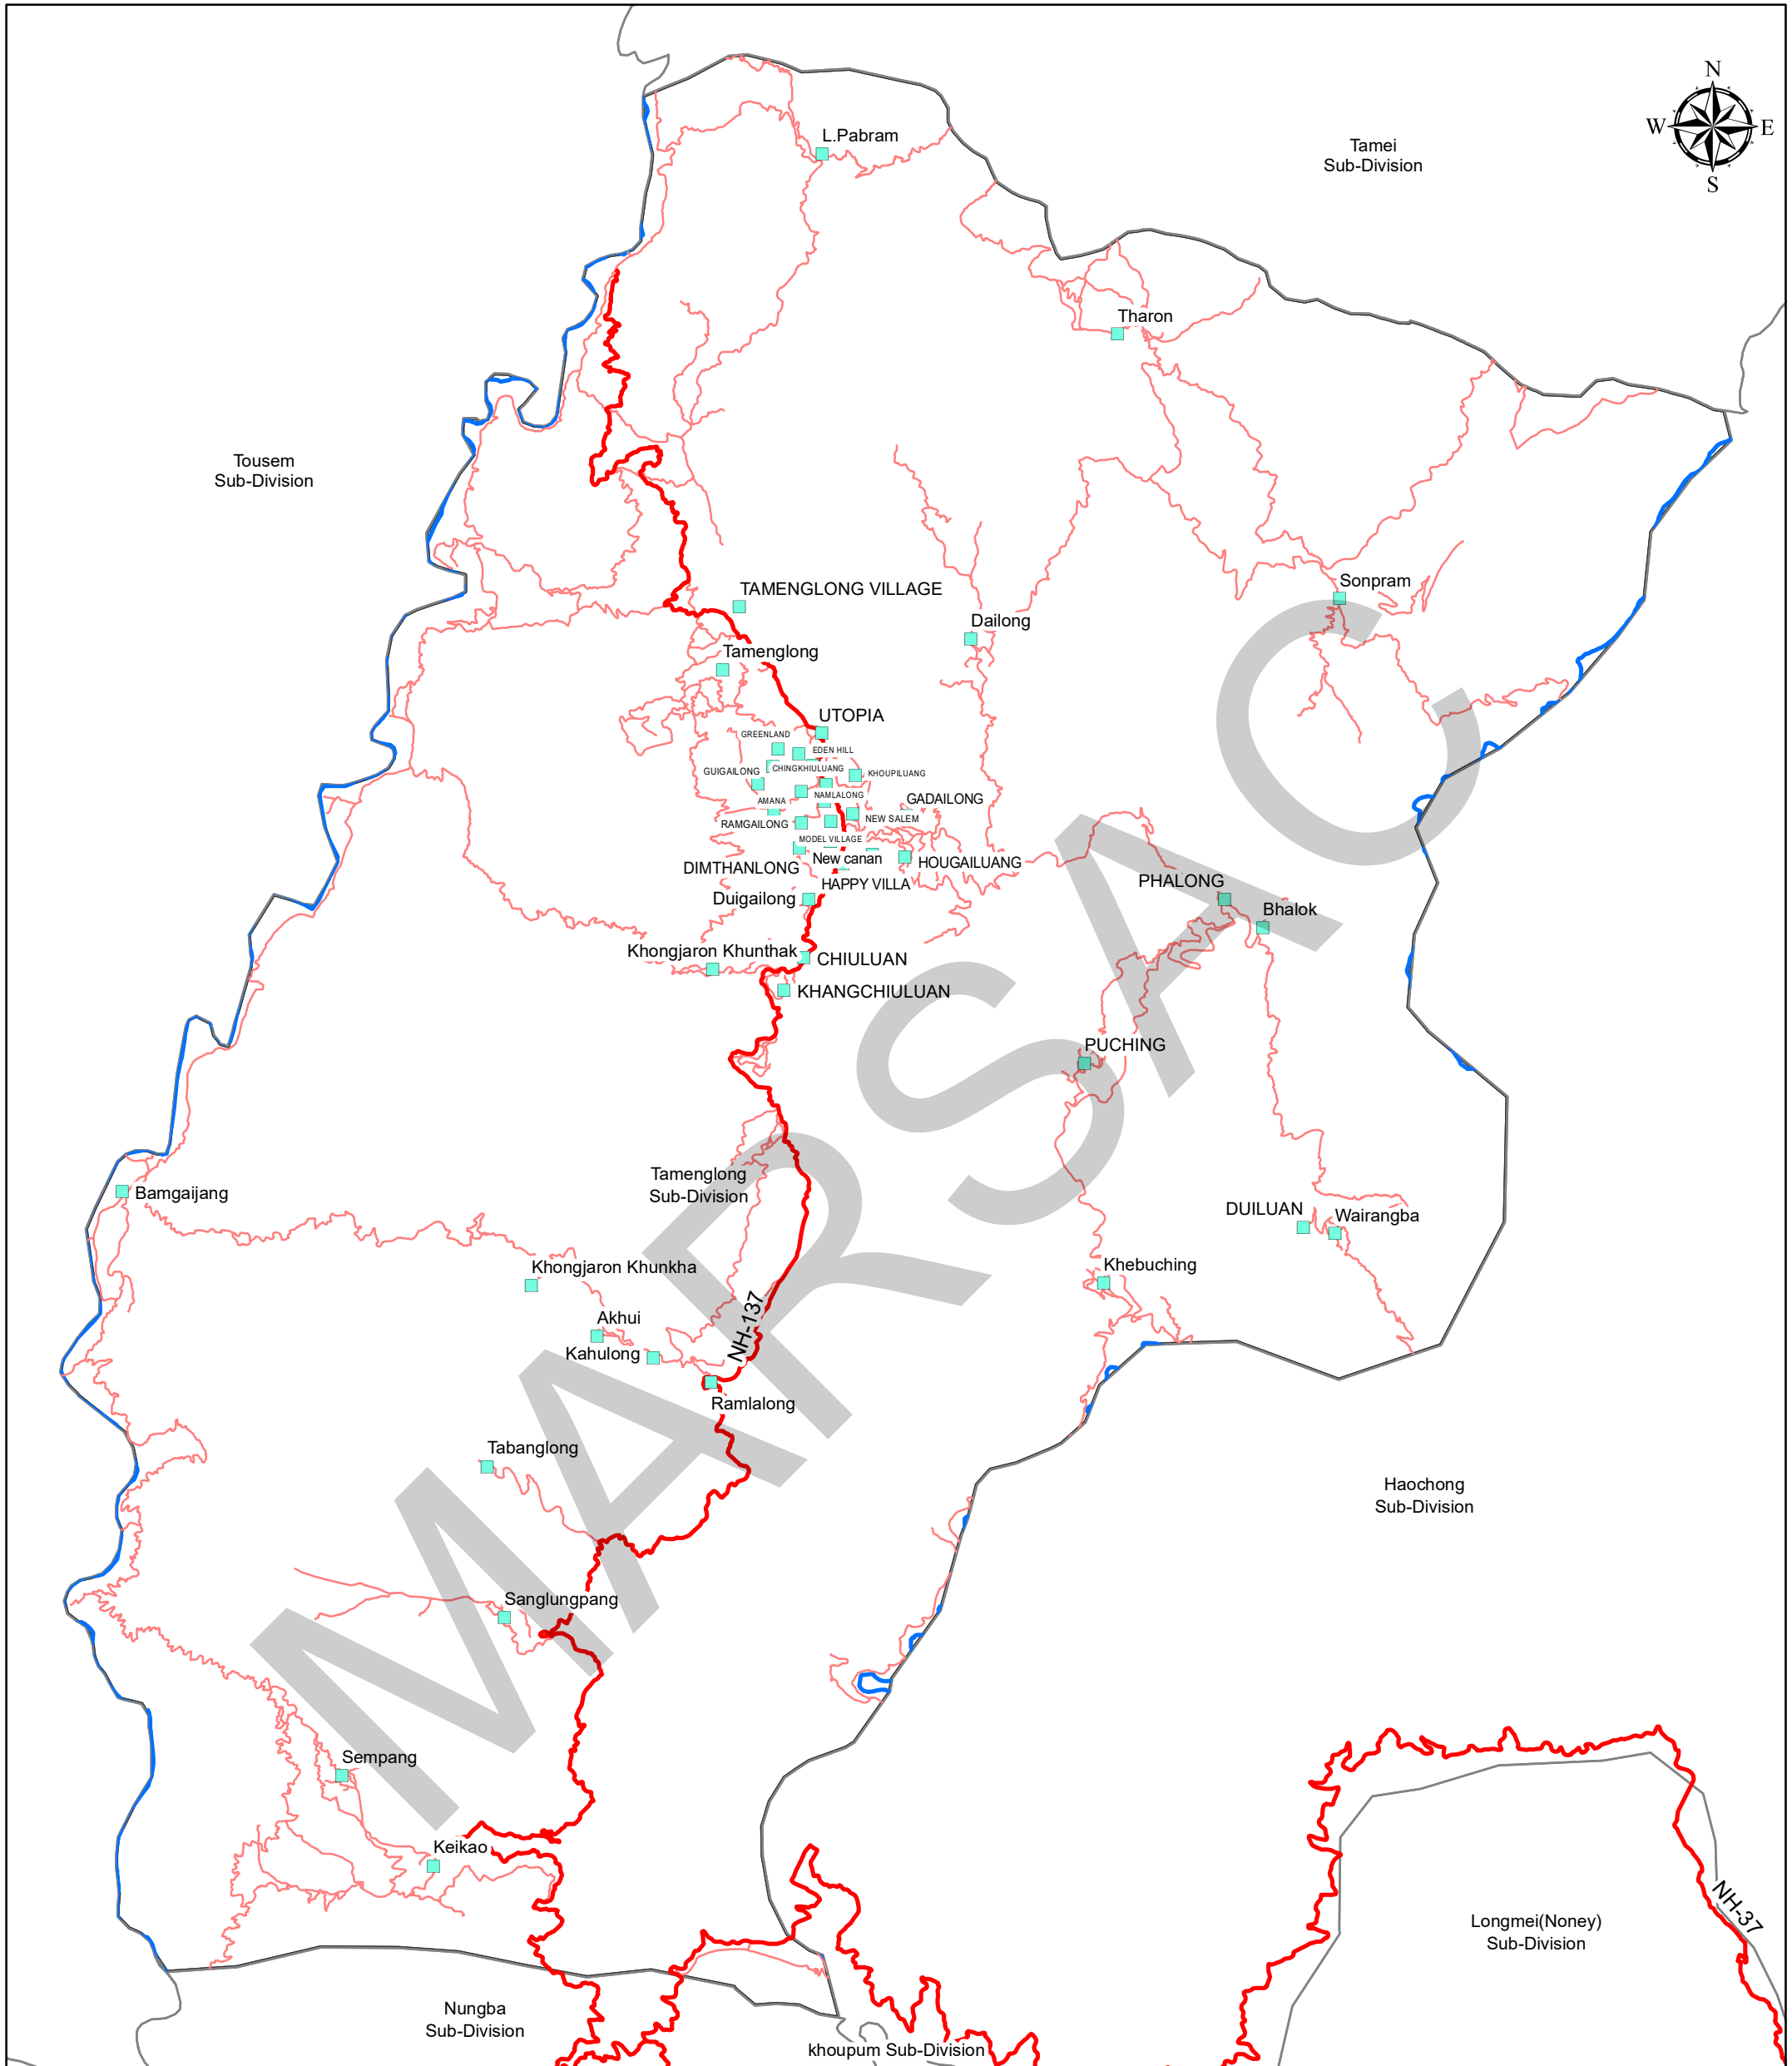

MAP OF TAMENGLONG SUB DIVISION

INDEX MAP

Legend

- Settlement
- National Highway
- Othe Road
- River
- Sub Divisions Boundary