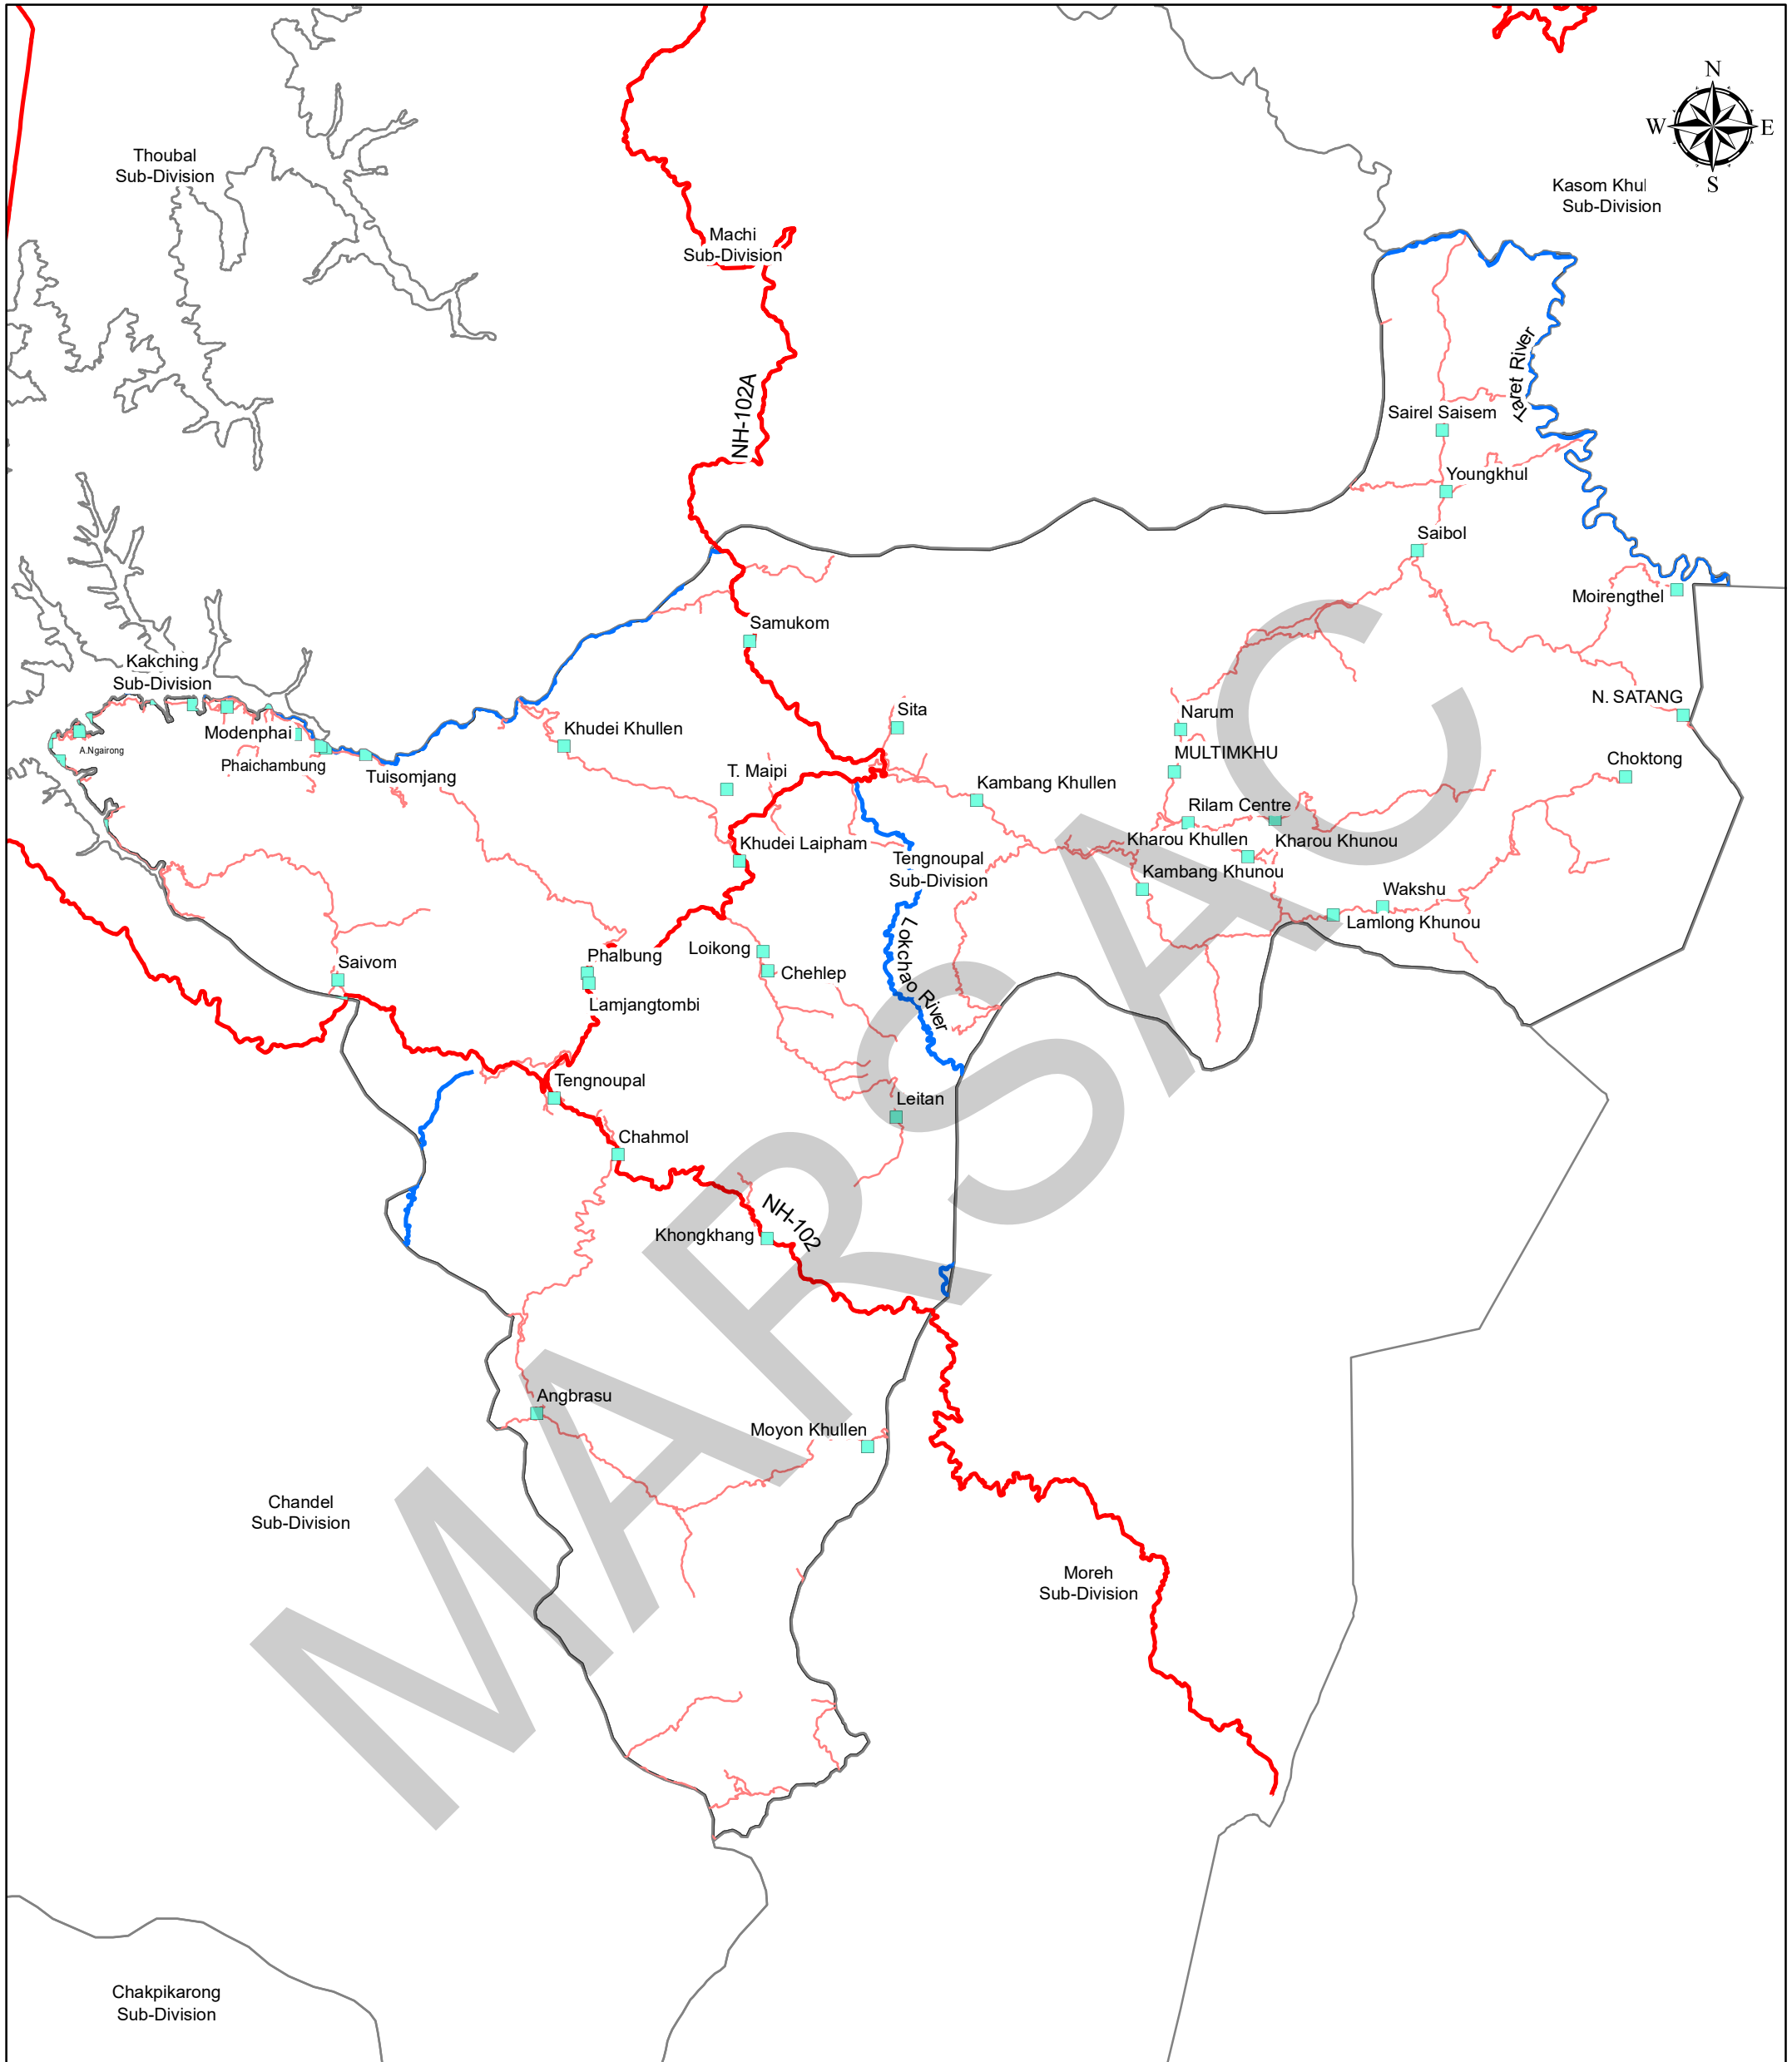

MAP OF TENGNOUNPAL SUB DIVISION

INDEX MAP

Legend

- Settlement
- National Highway
- Othe Road
- River
- Sub Divisions Boundary