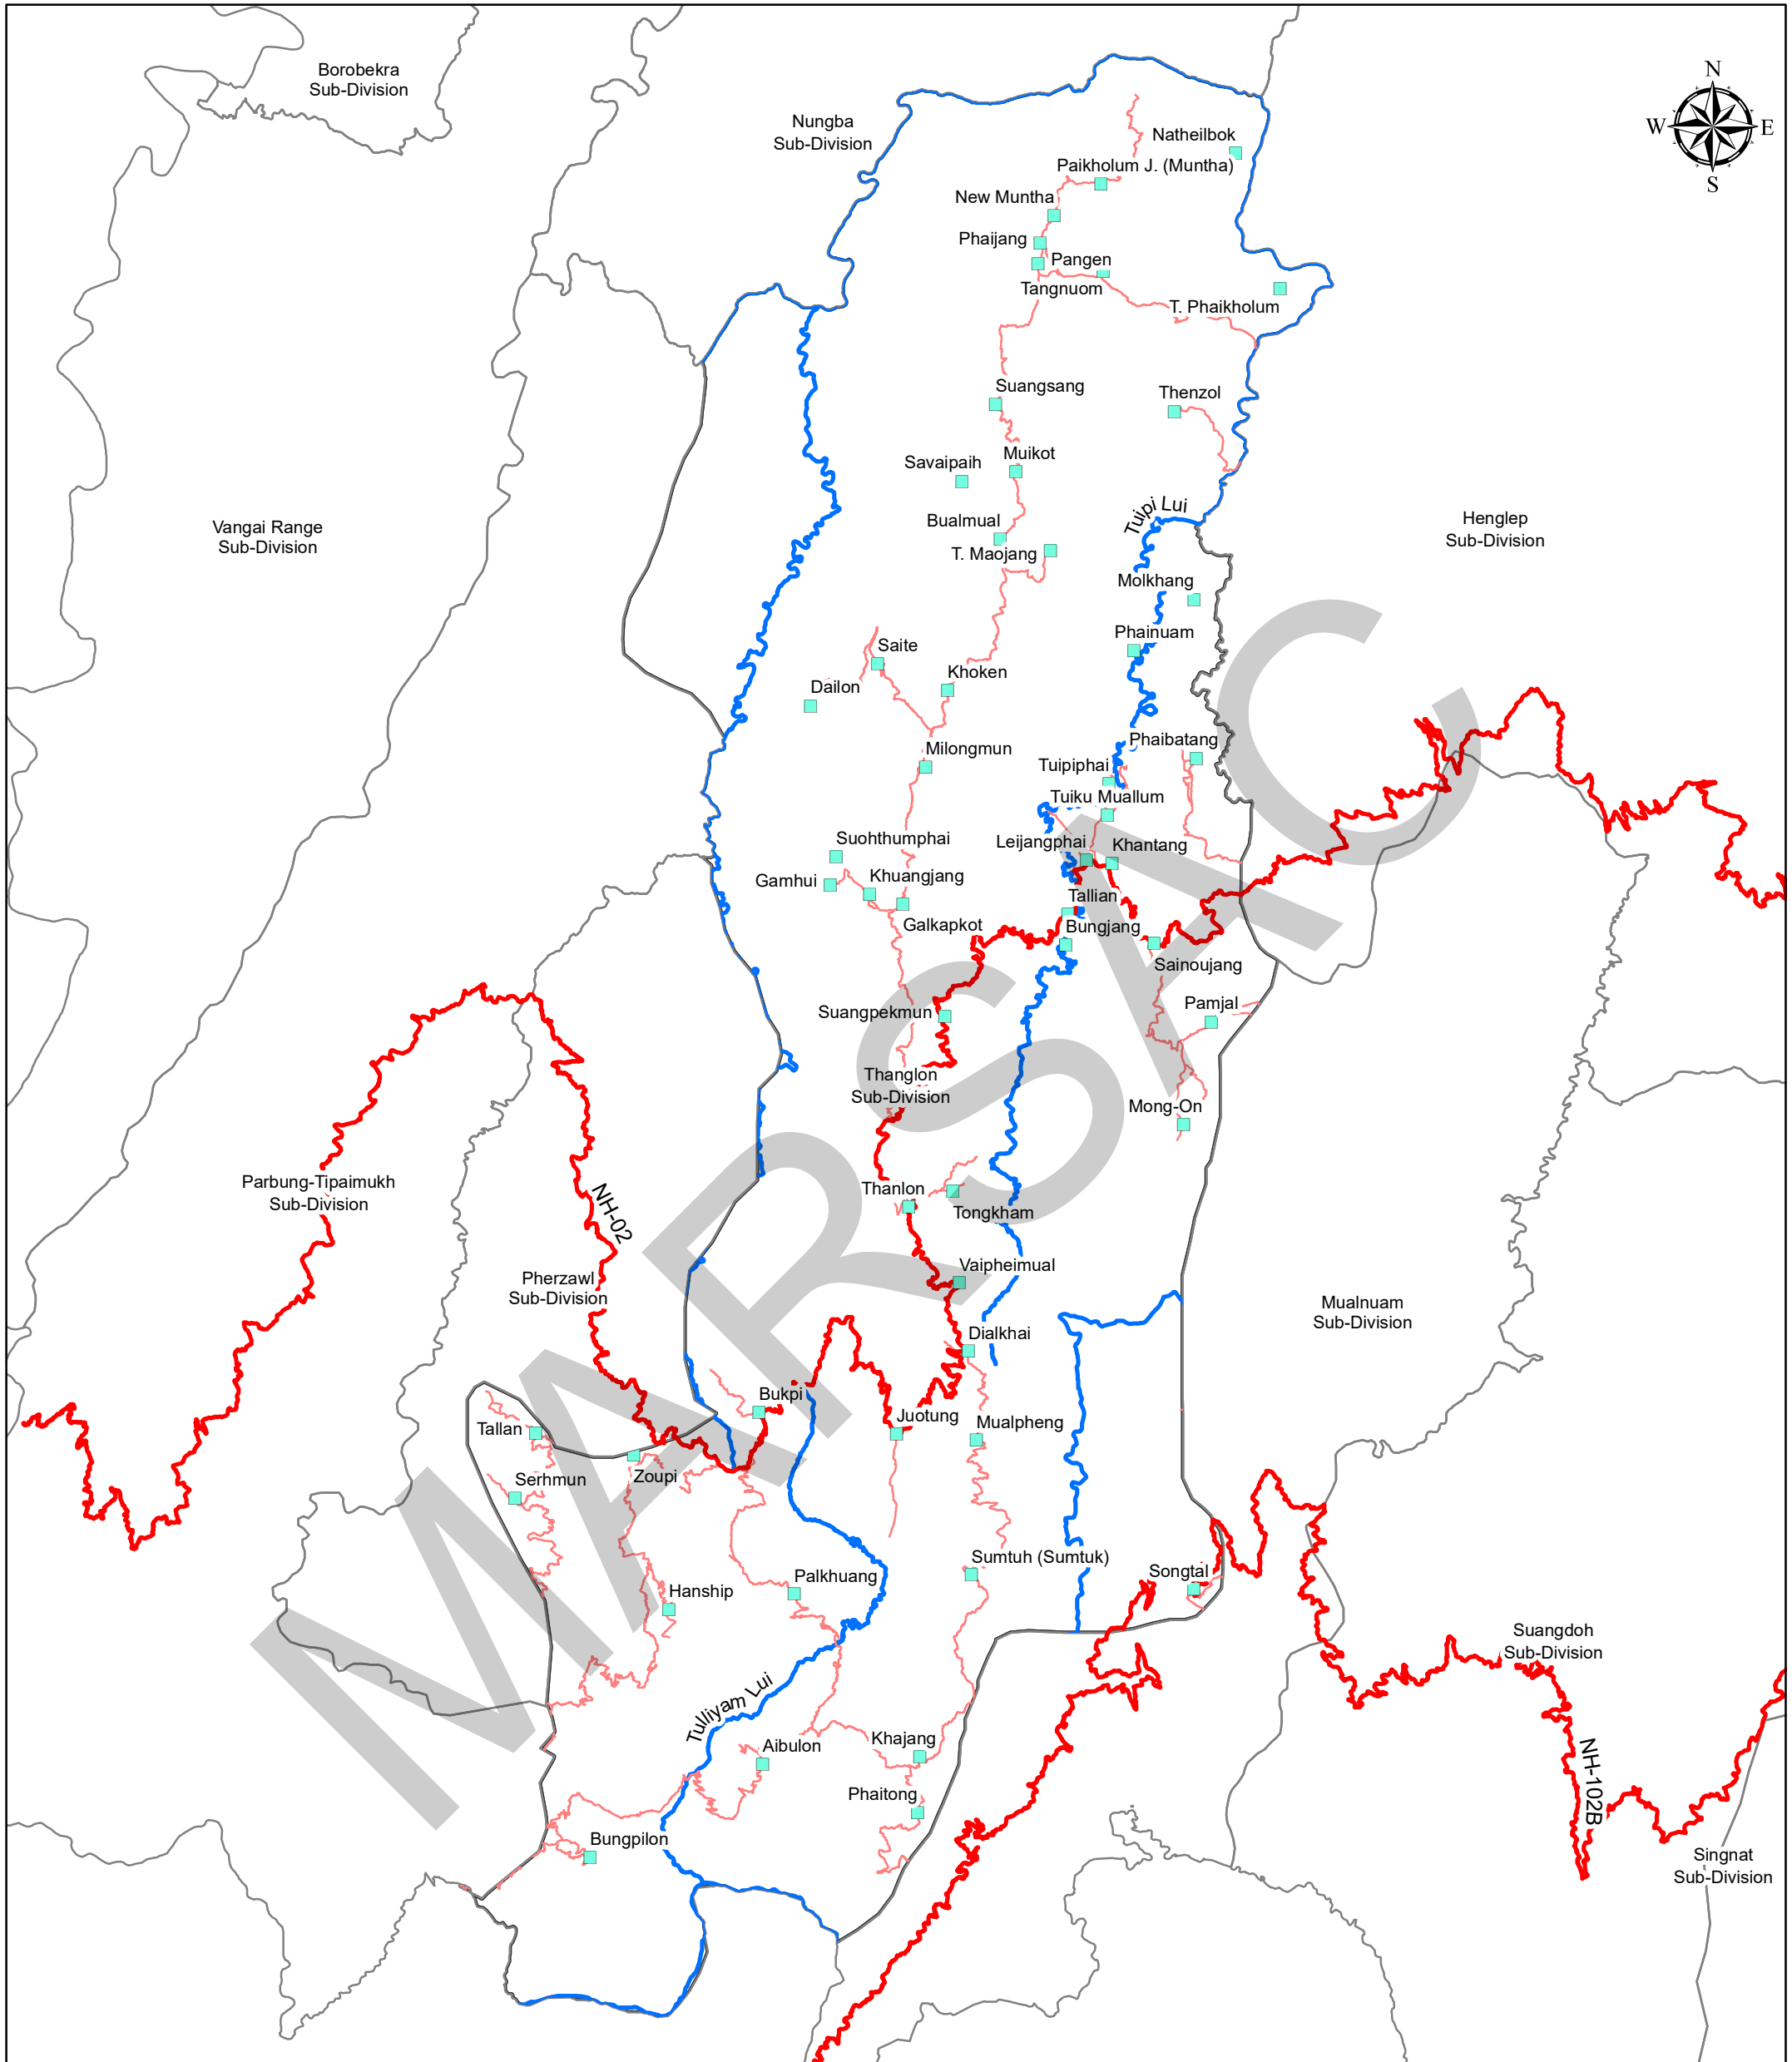

MAP OF THANGLON SUB DIVISION

INDEX MAP

Legend

- Settlement
- National Highway
- Othe Road
- River
- Sub Divisions Boundary