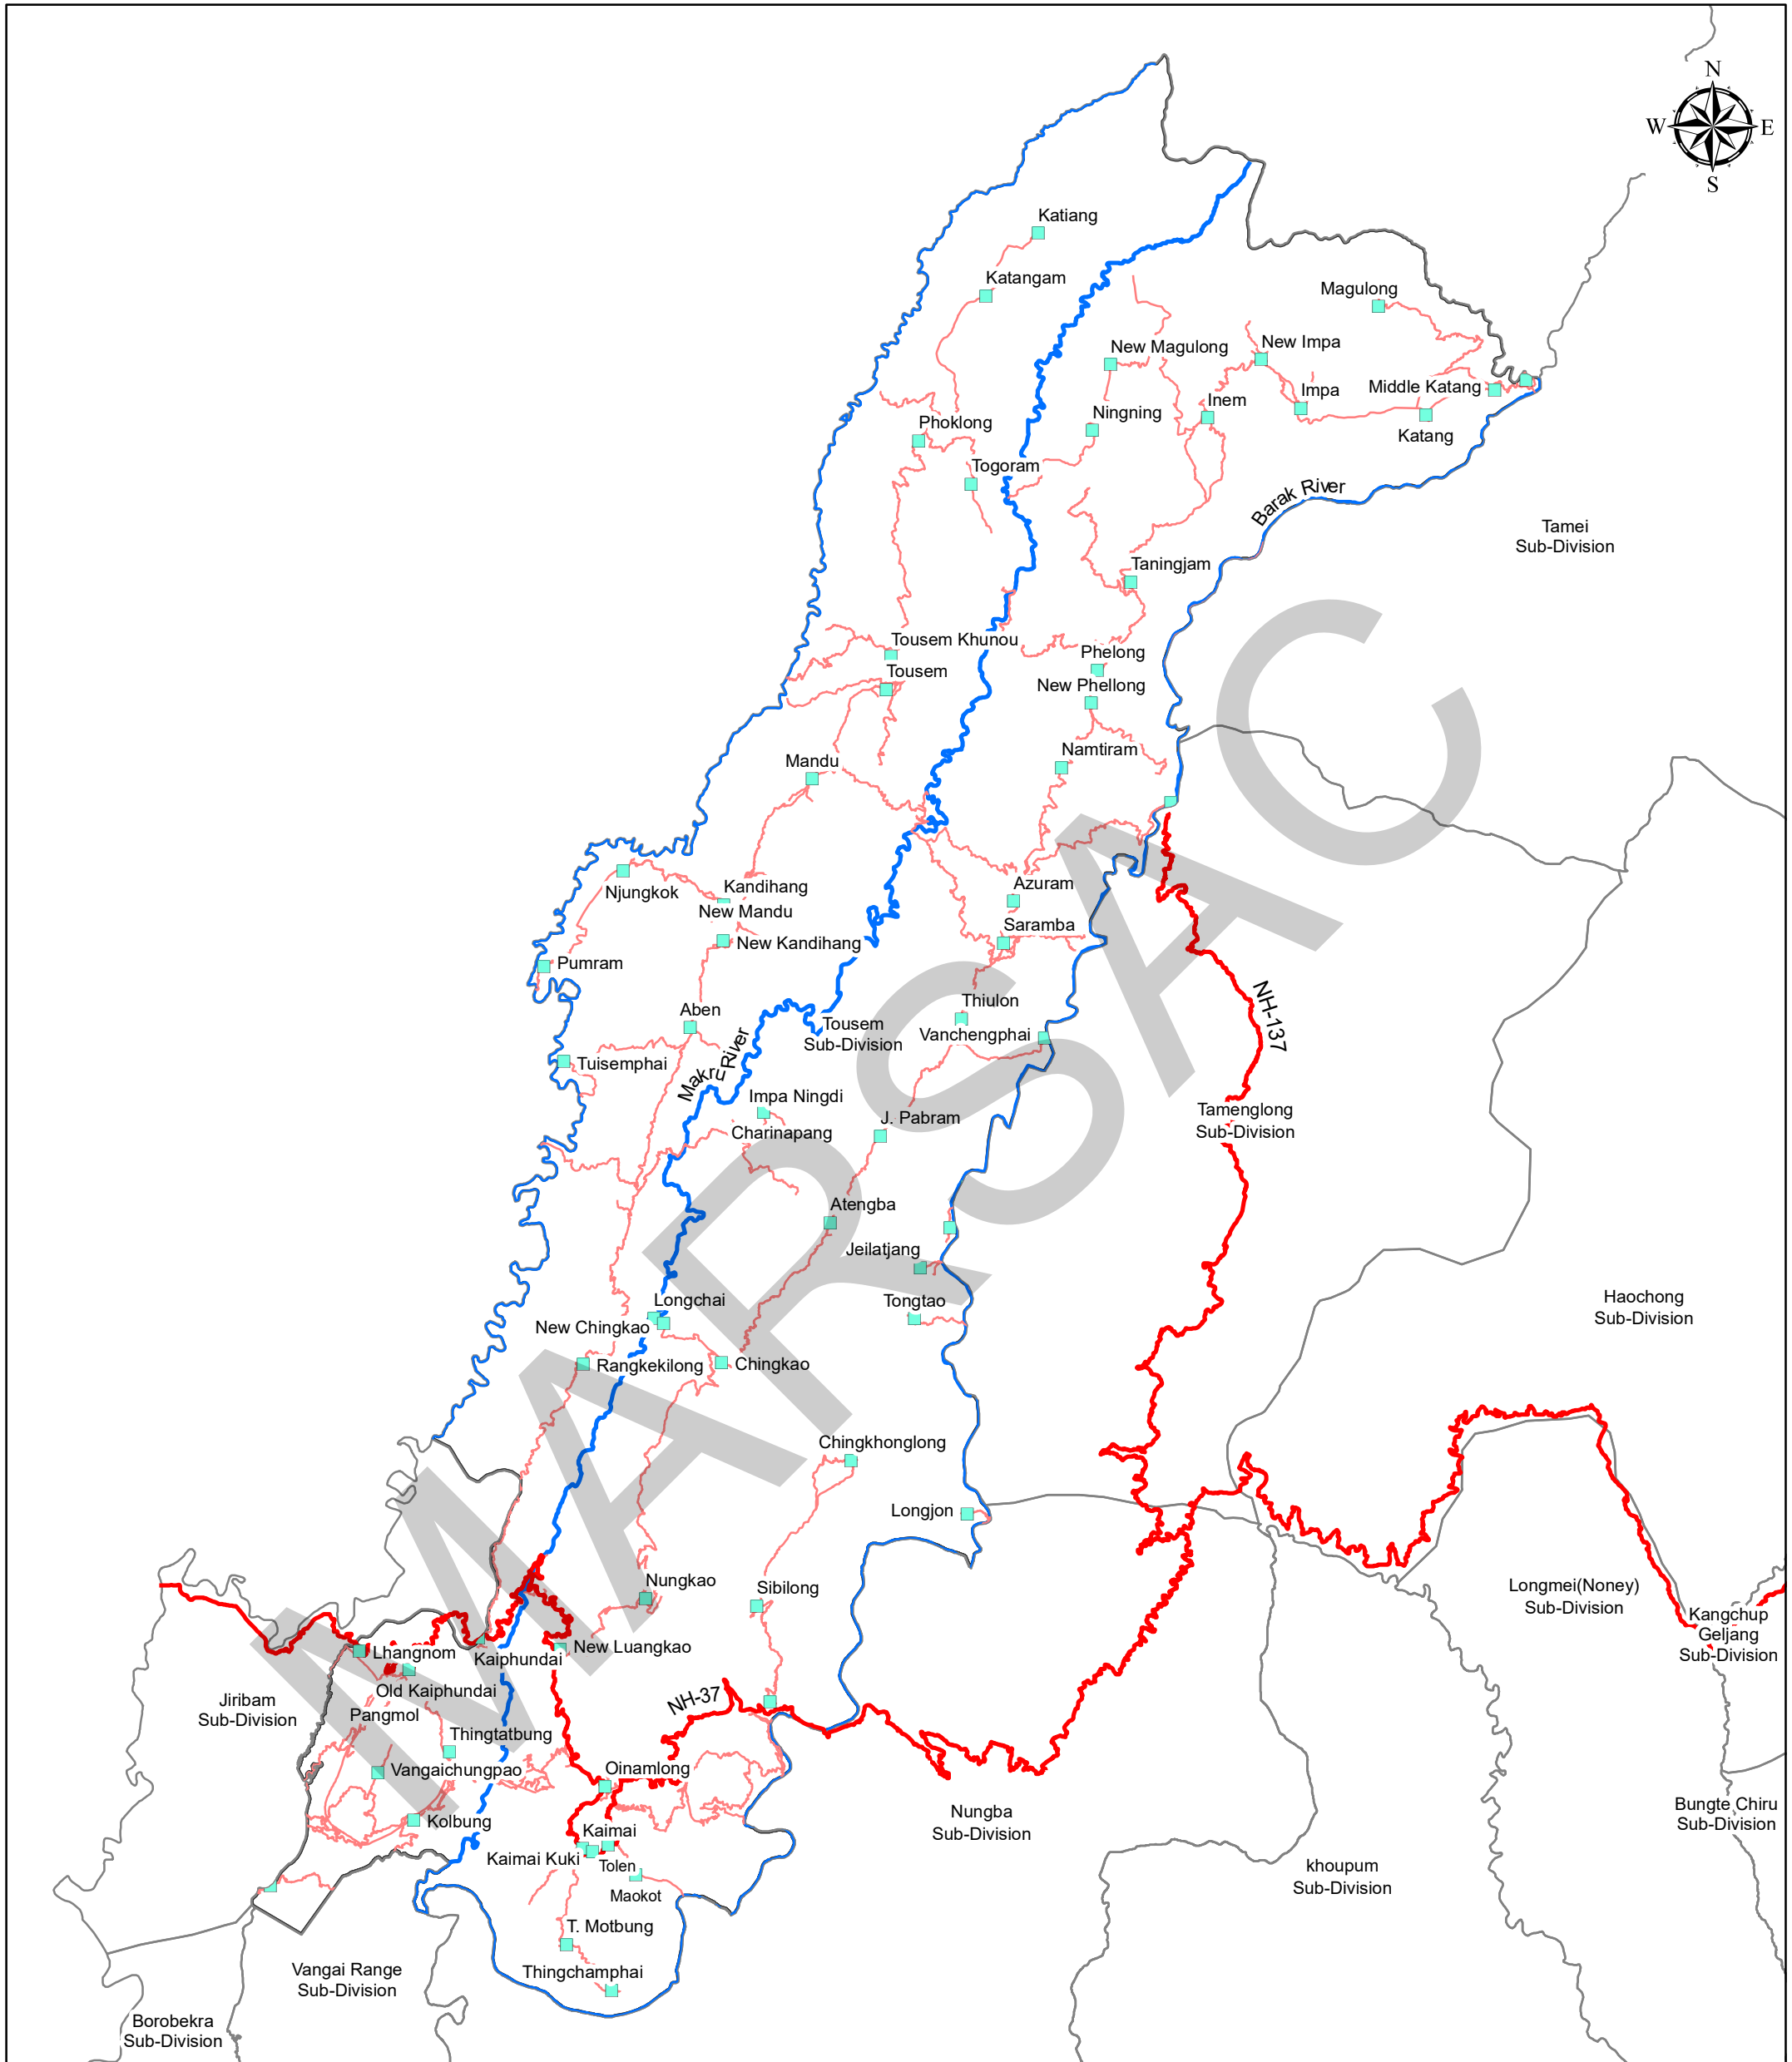

MAP OF TOUSEM SUB DIVISION

INDEX MAP

Legend

- Settlement
- National Highway
- Othe Road
- River
- Sub Divisions Boundary