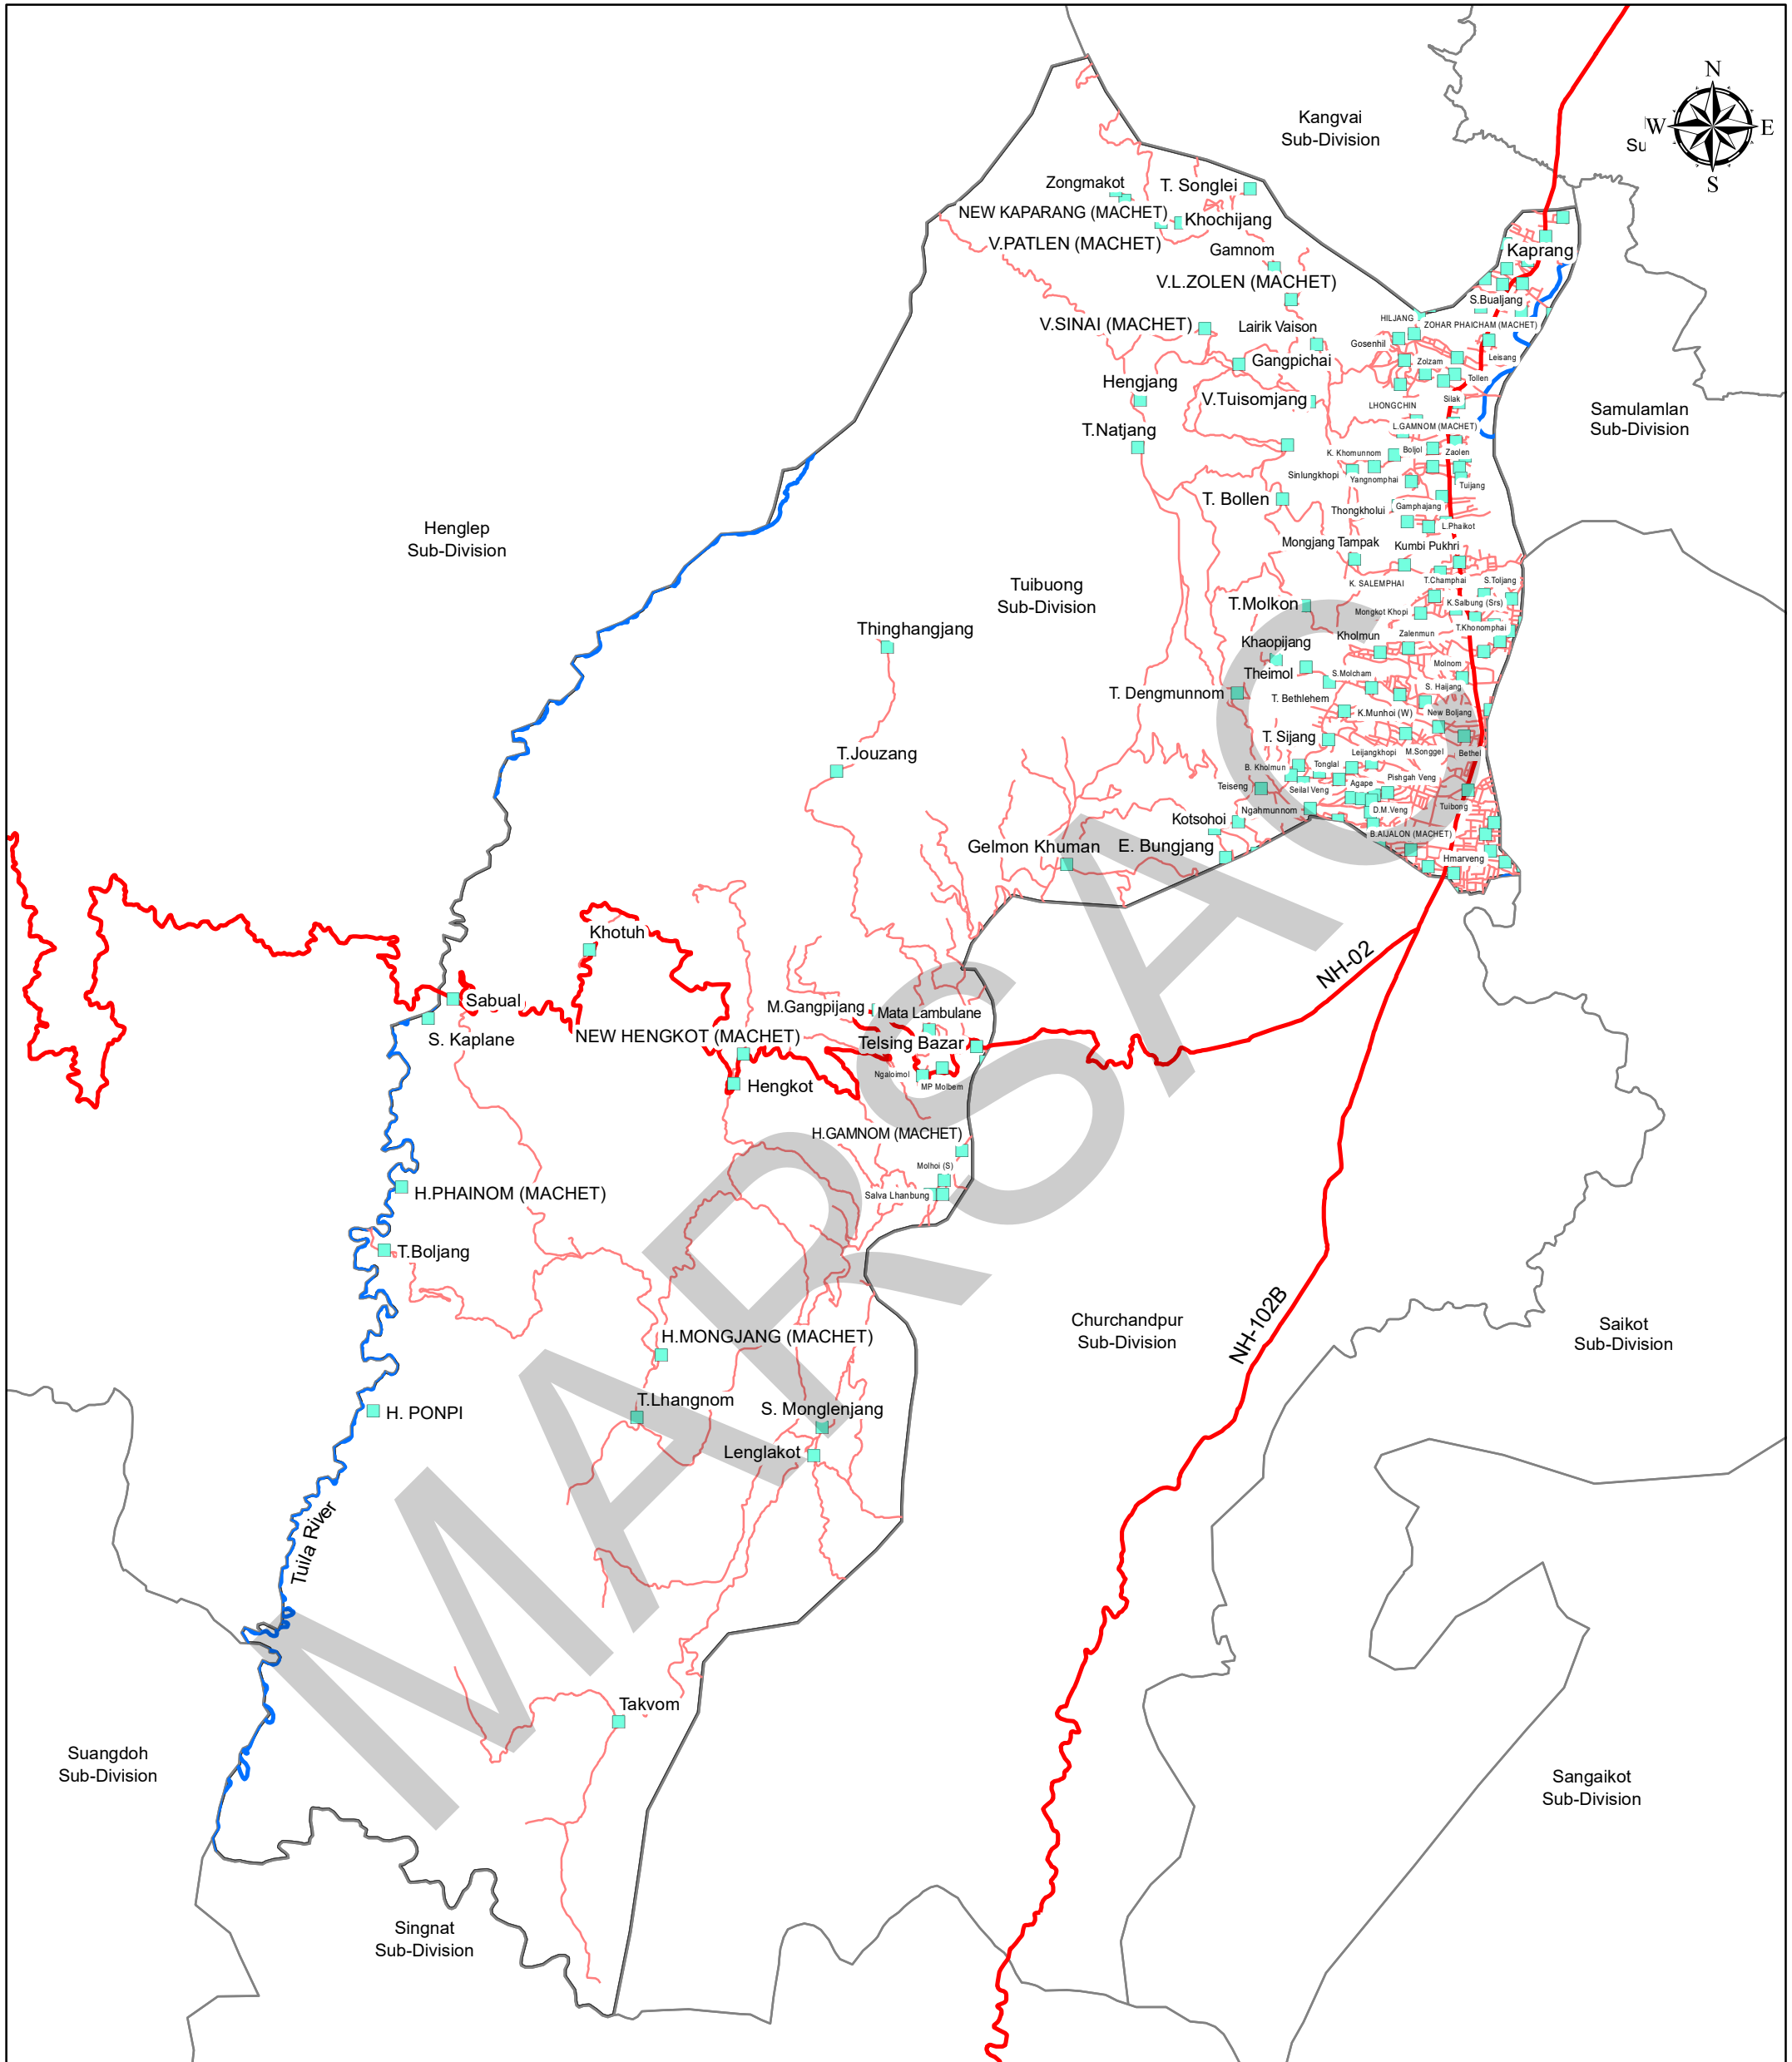

MAP OF TUIBUONG SUB DIVISION

INDEX MAP

Legend

- Settlement
- National Highway
- Othe Road
- River
- Sub Divisions Boundary