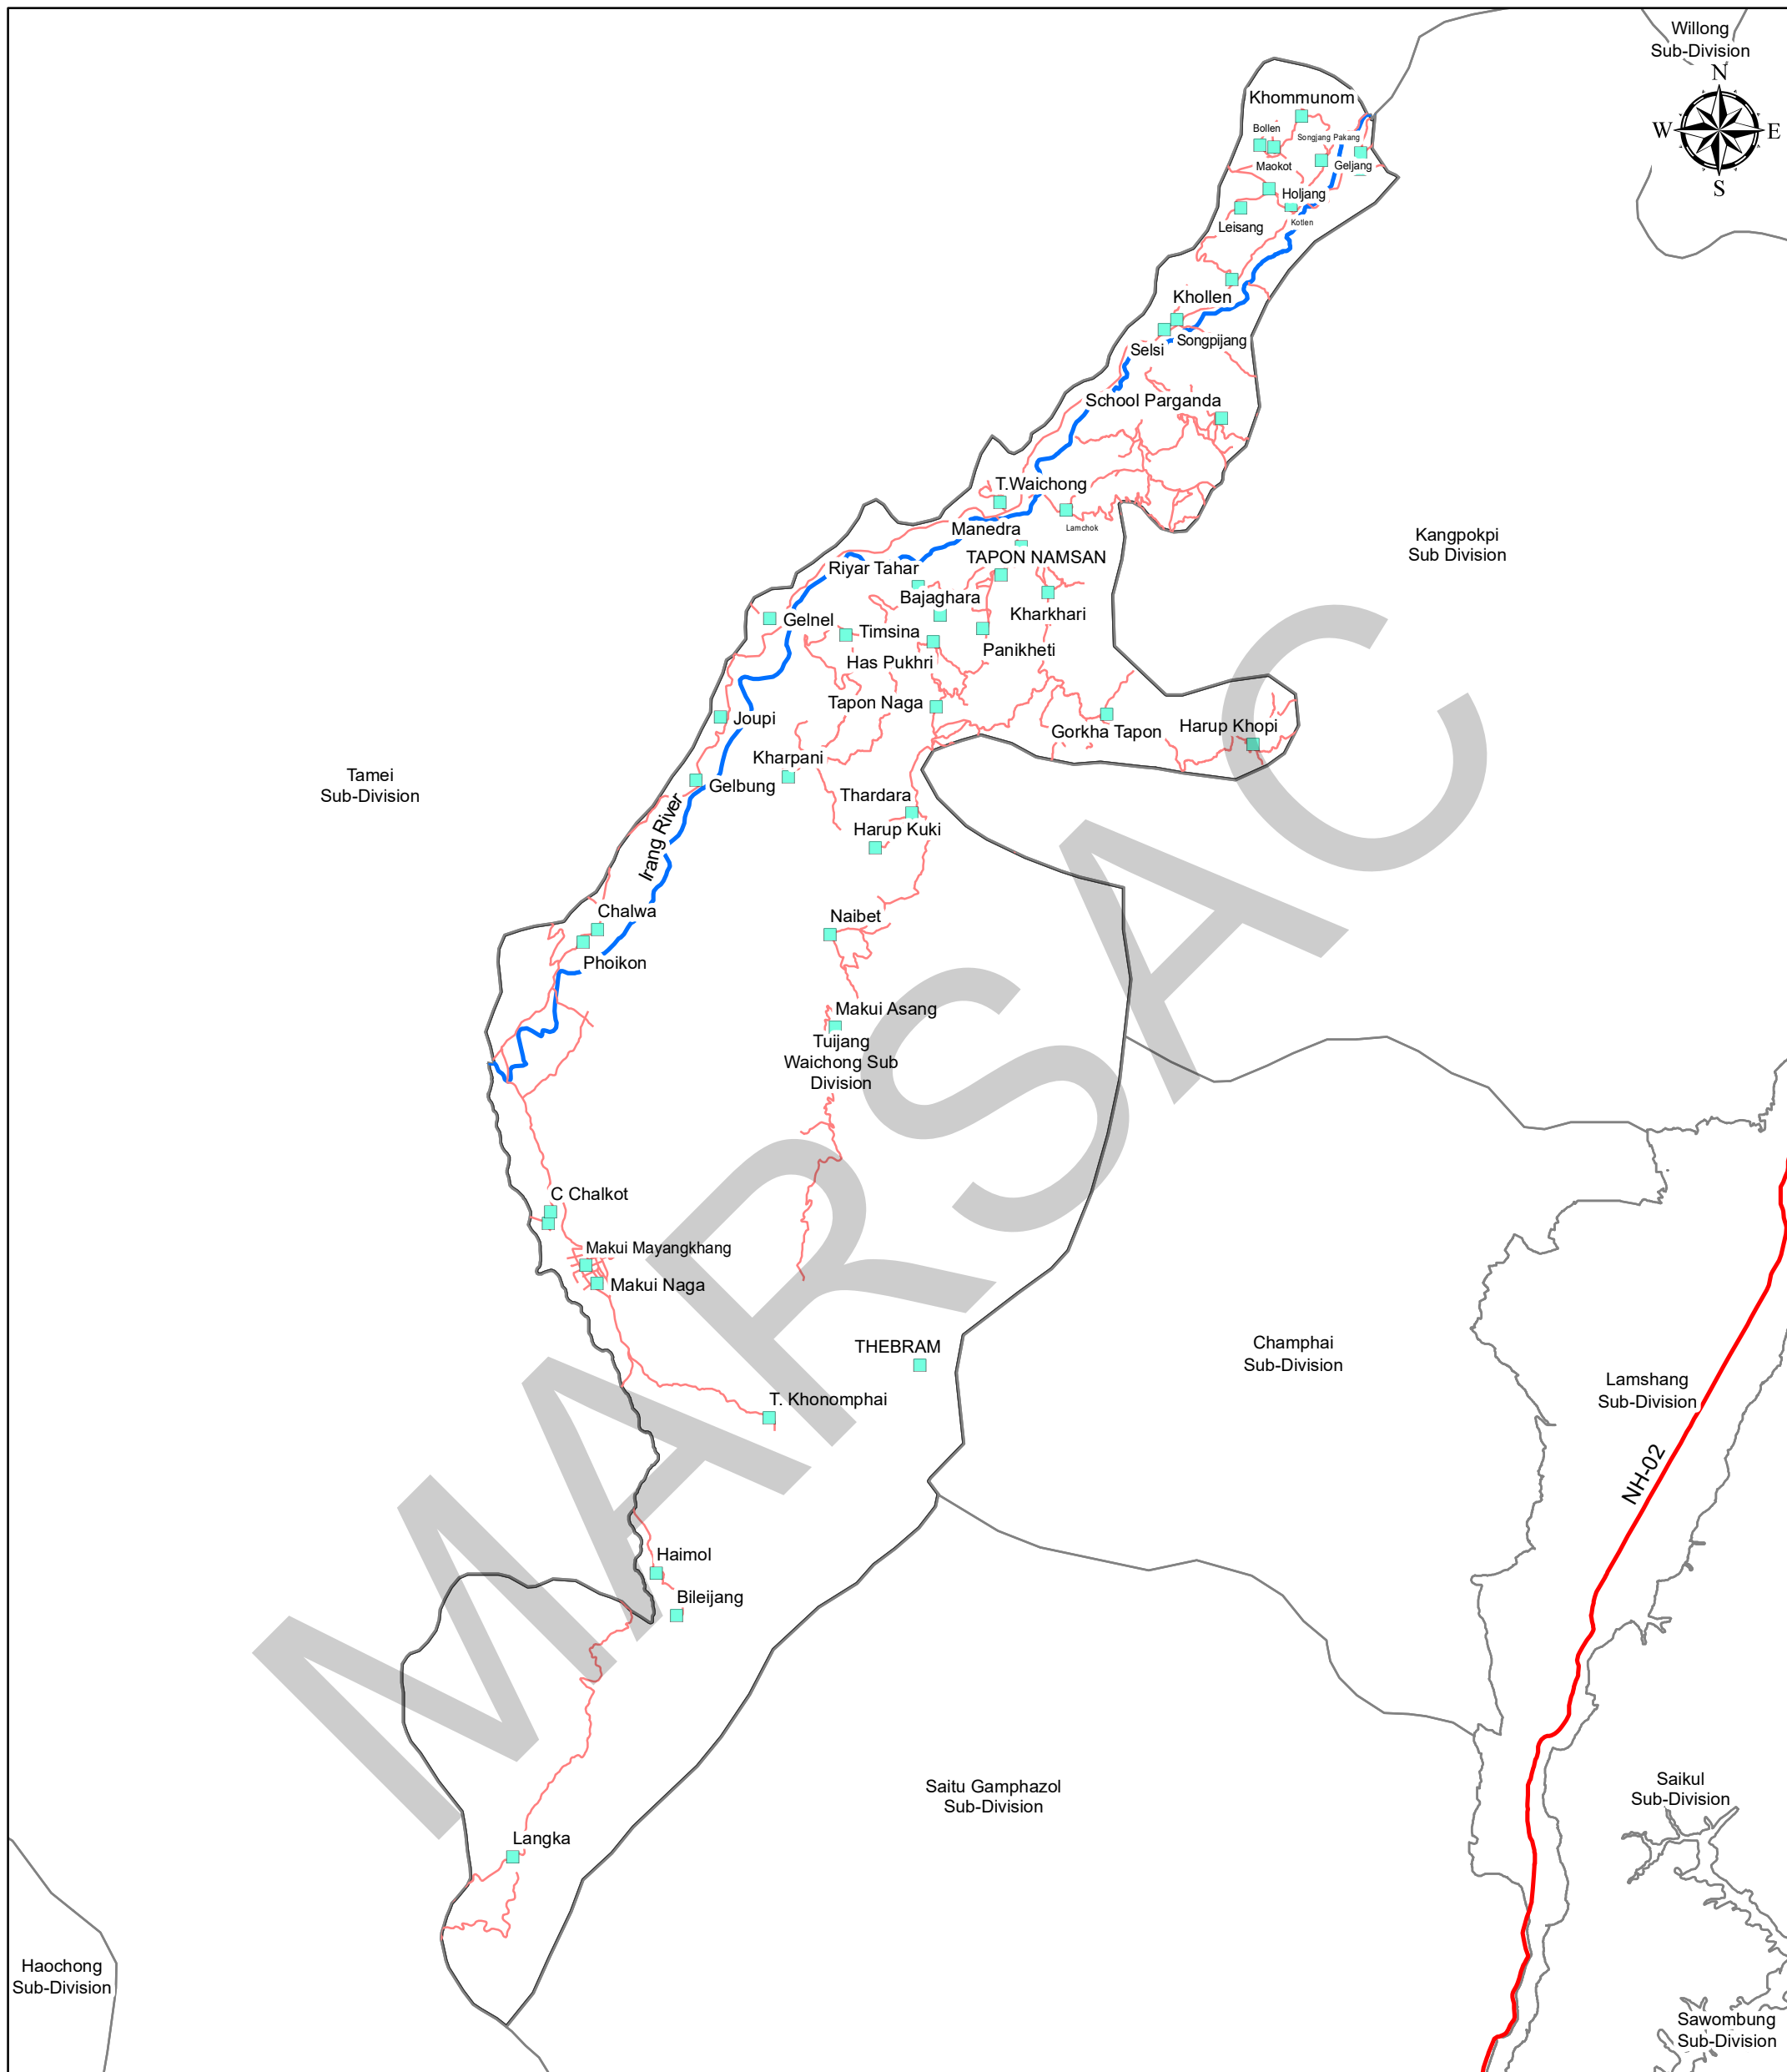

# MAP OF TUIJANG WAICHONG SUB DIVISION

## INDEX MAP

## Legend

- Settlement
- National Highway
- Othe Road
- River
- Sub Divisions Boundary