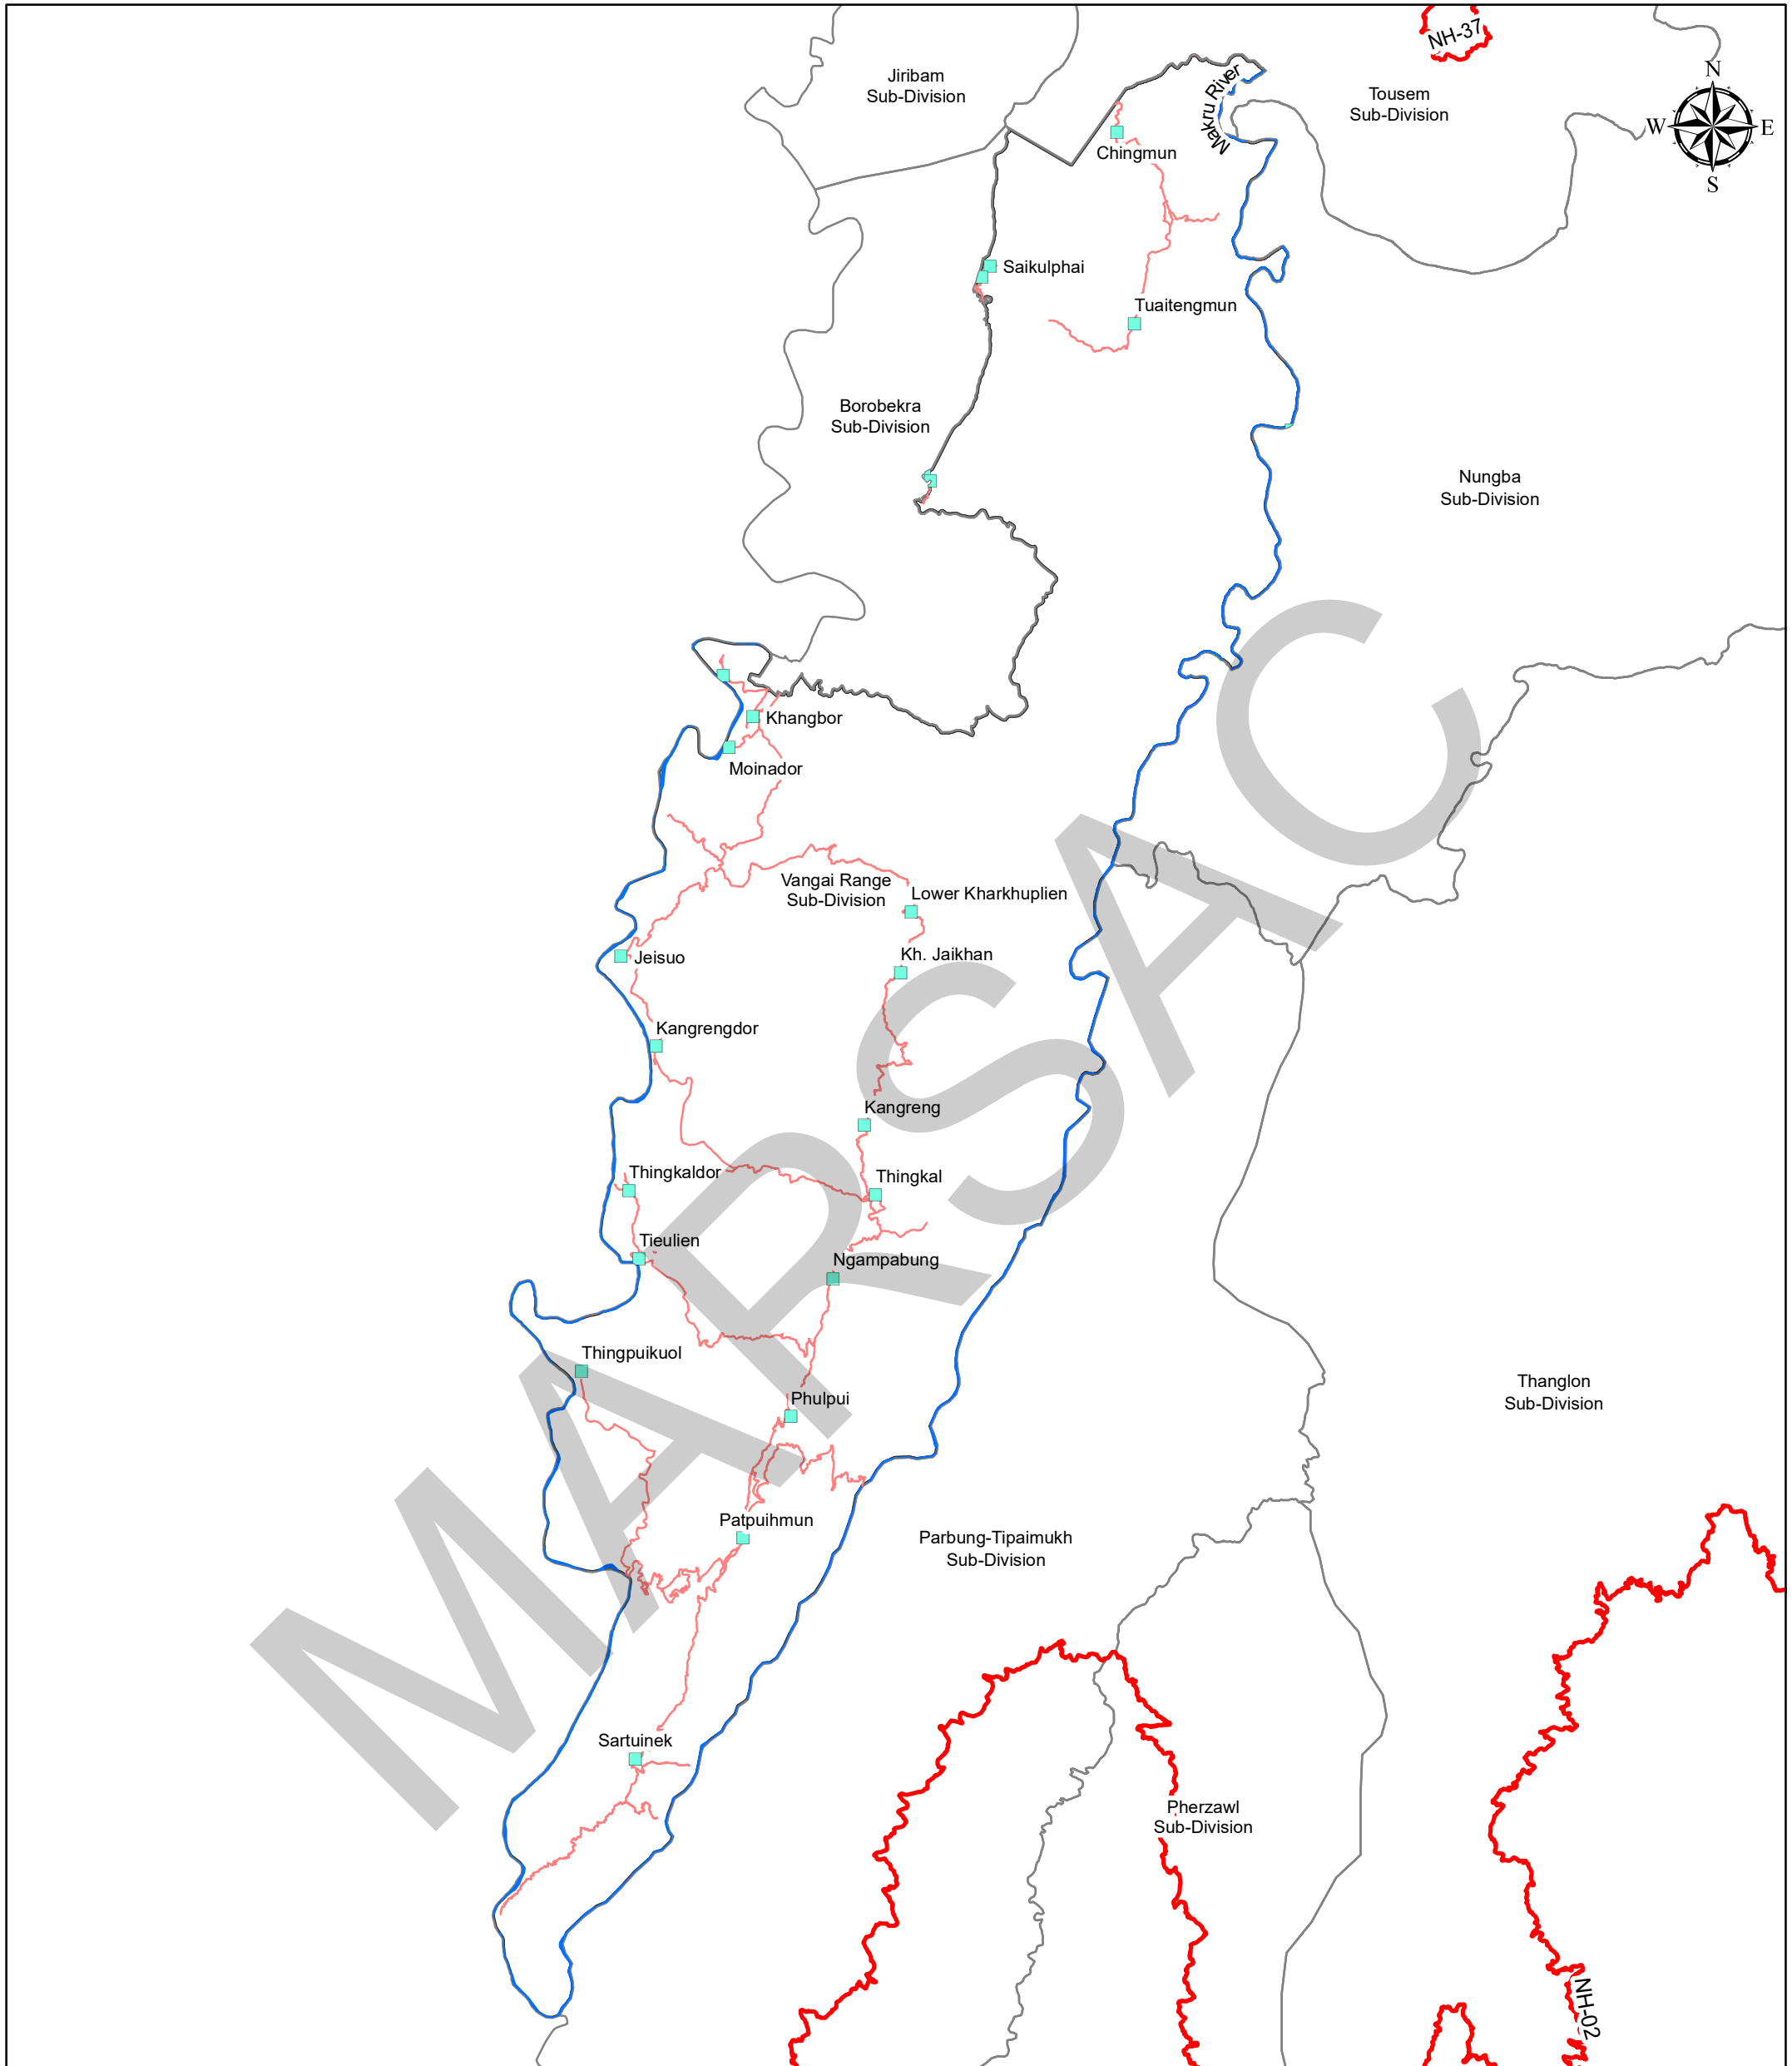

MAP OF VANGAI RANGE SUB DIVISION

INDEX MAP

Legend

- Settlement
- National Highway
- Othe Road
- River
- Sub Divisions Boundary