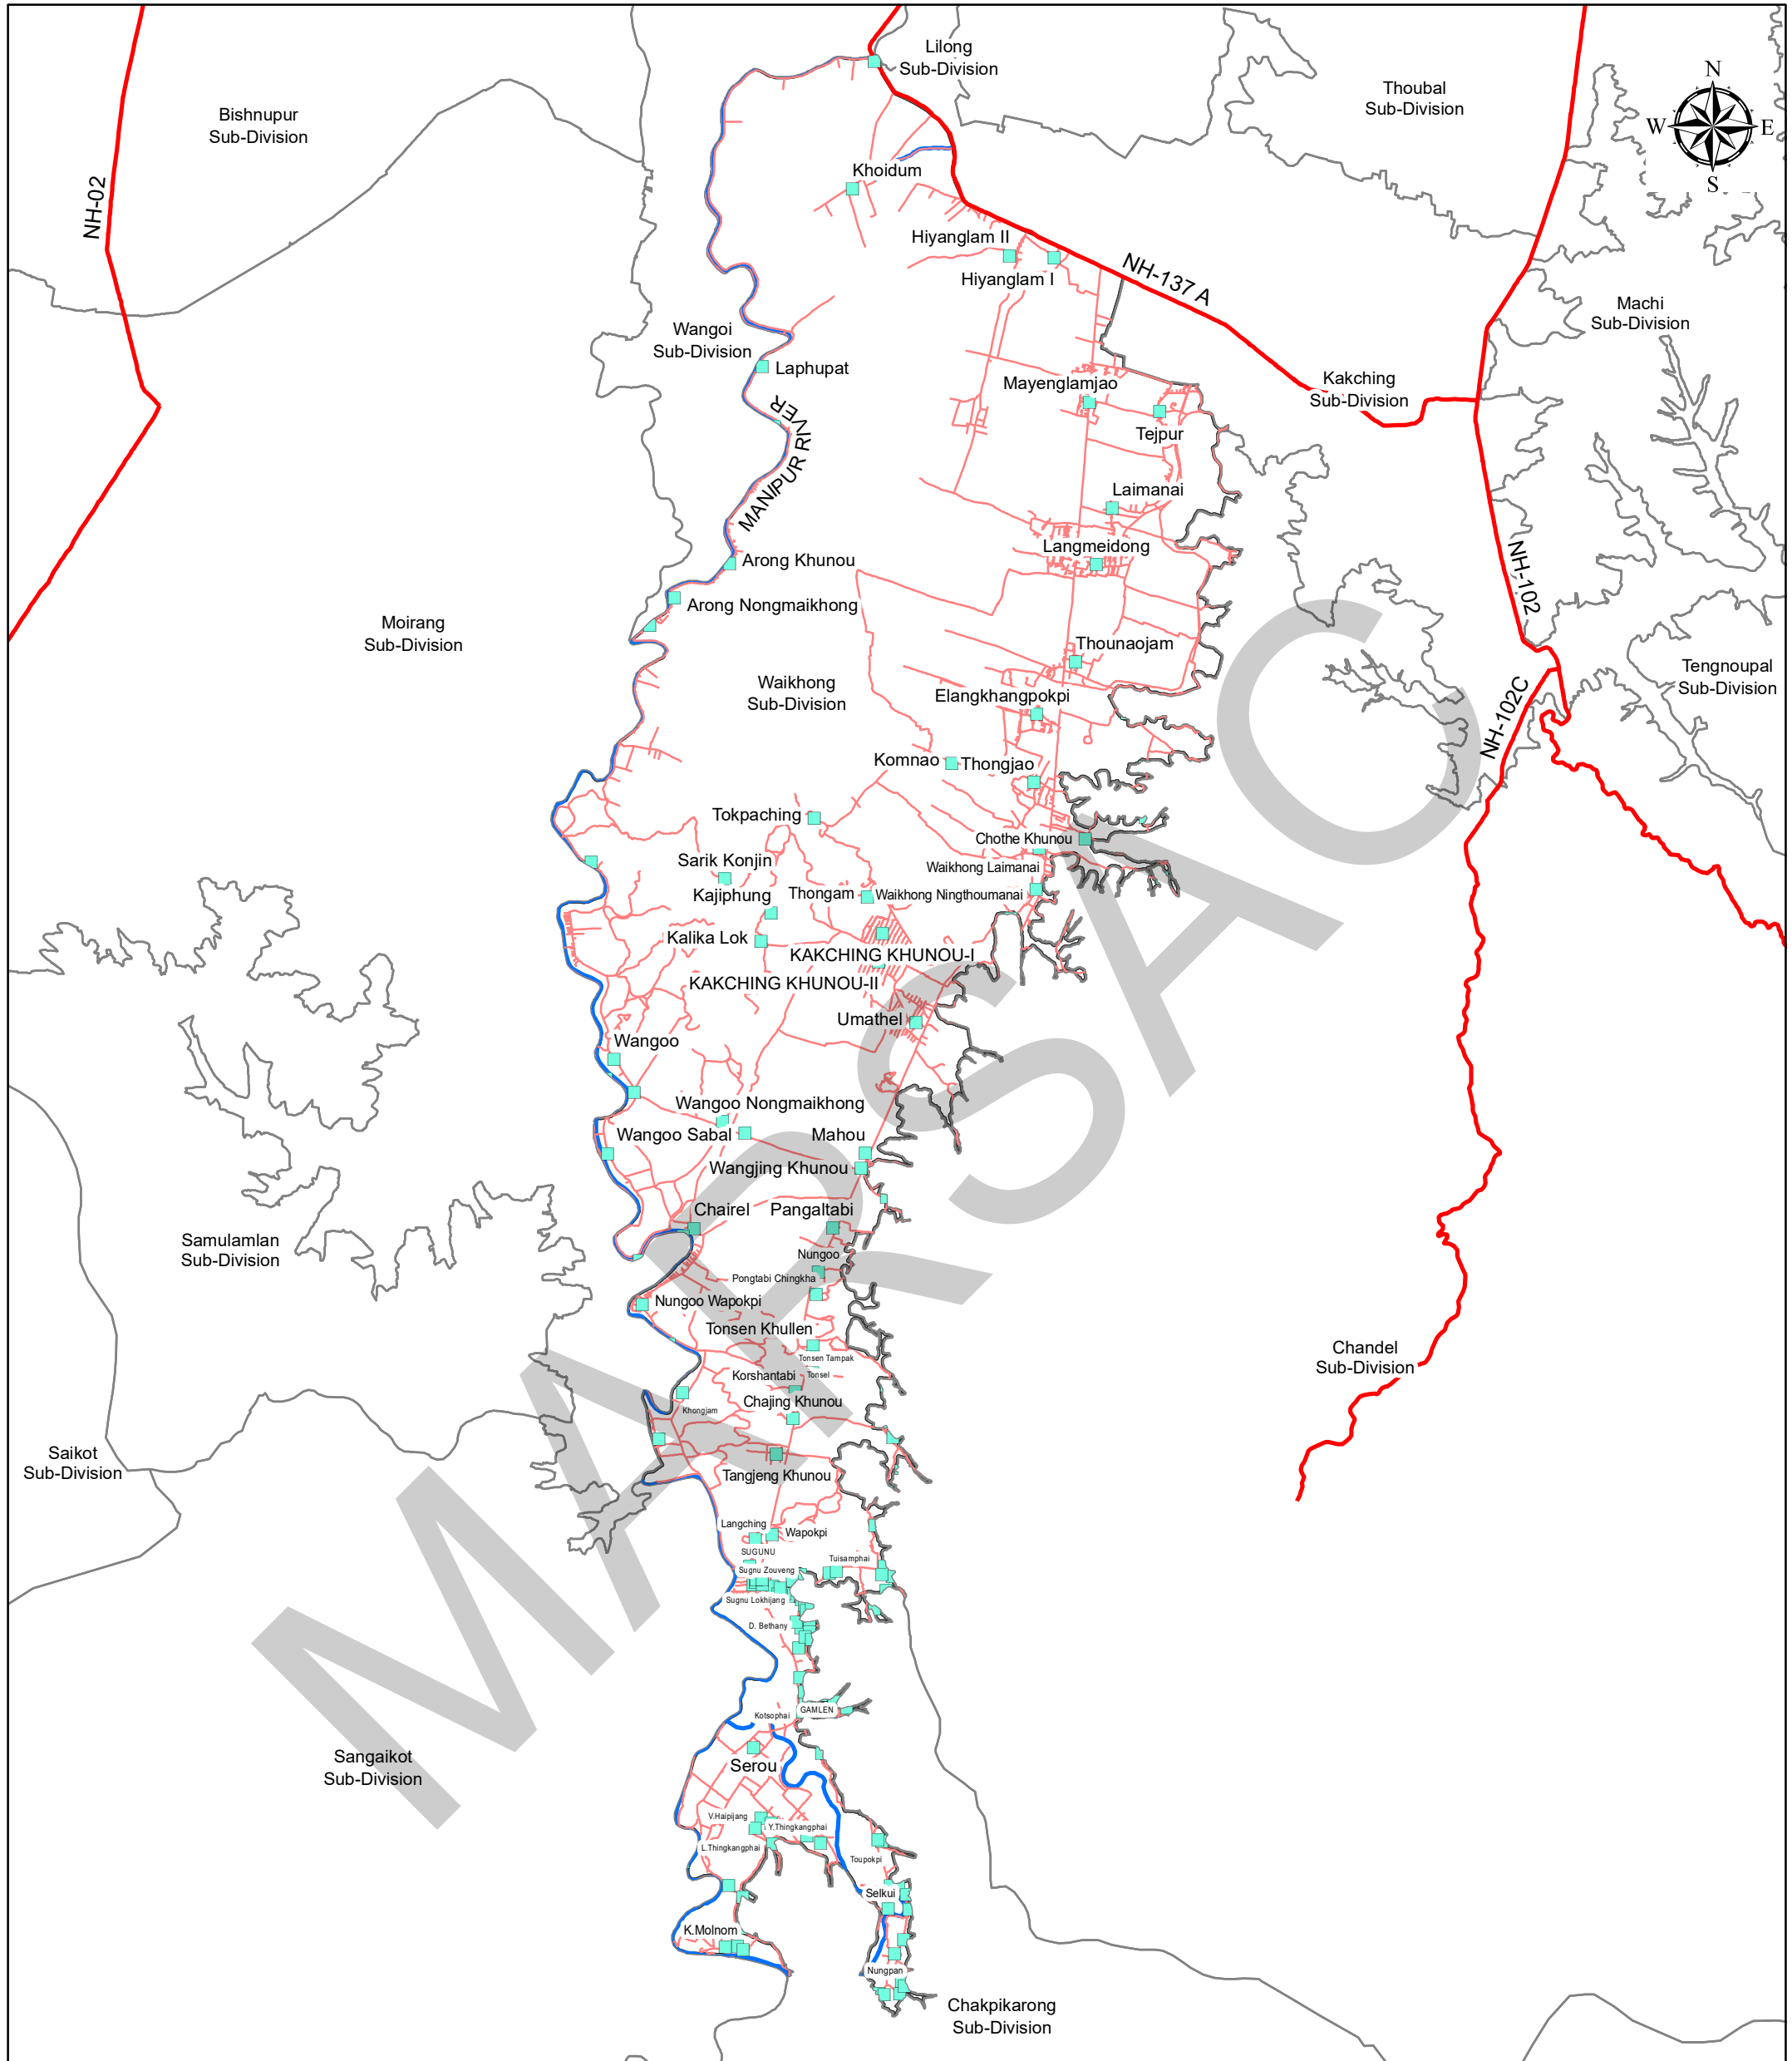

# MAP OF WAIKHONG SUB DIVISION

## INDEX MAP

## Legend

- Settlement
- National Highway
- Othe Road
- River
- Sub Divisions Boundary